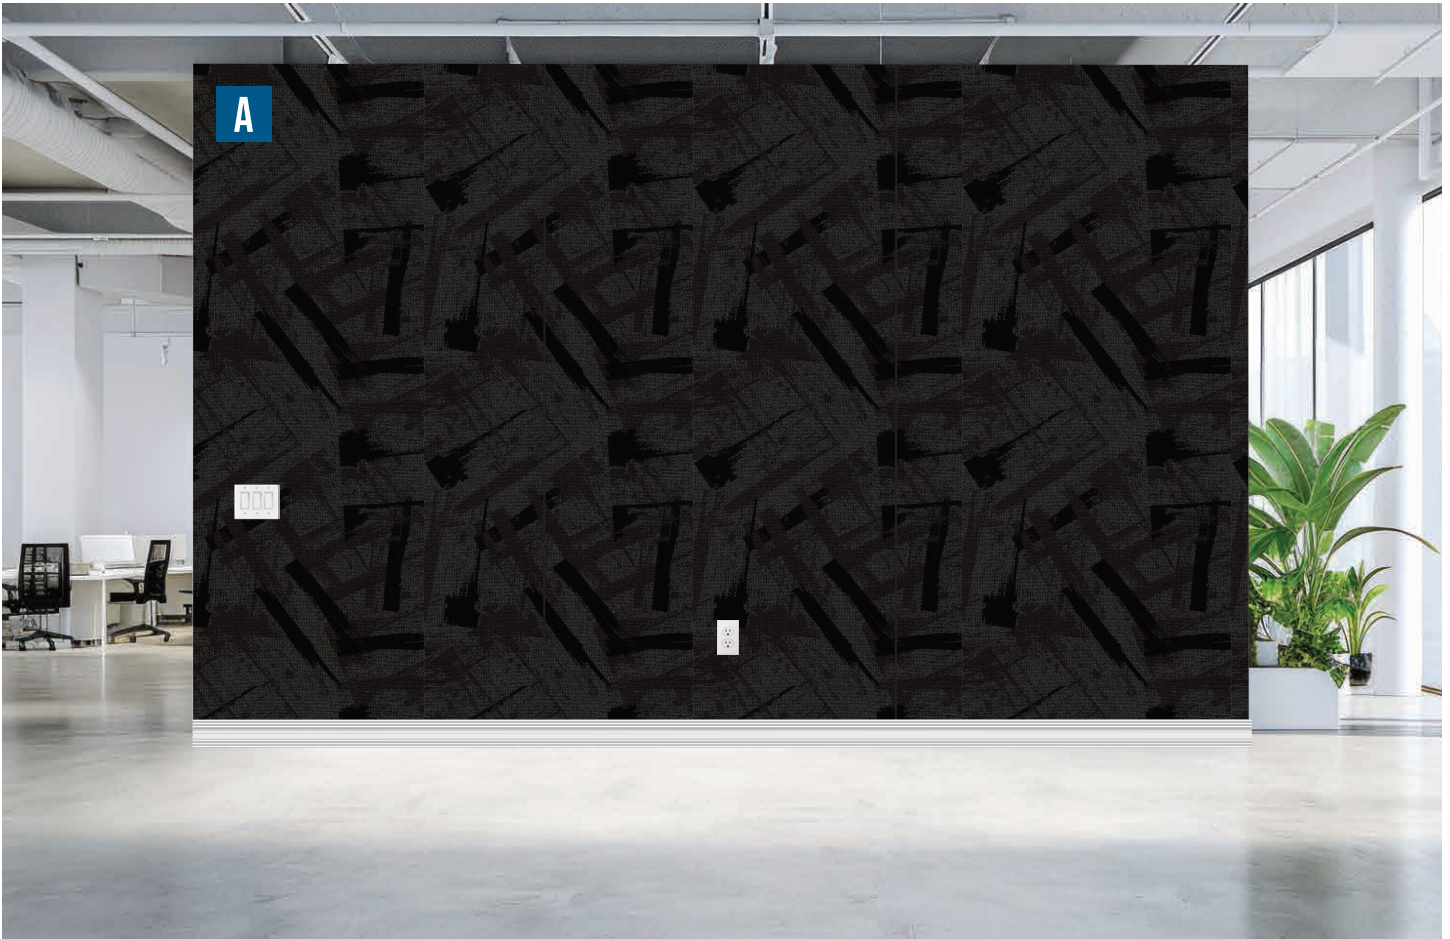

**A** **FRAGMENT FLARE**  
SKU: FA135-57-012-103-GRY

Defined brushstrokes in layered gray tones give Fragment Flare a raw, structured character — striking a balance between movement and restraint.

<b>Content:</b>	100% Polyester
<b>Weight:</b>	12.07 ± 1.0oz / linear yard
<b>Width:</b>	57" usable
<b>Repeat:</b>	Horizontal: 45" Vertical: 45"
<b>Directional:</b>	Vertical
<b>Flammability:</b>	Class I or A - ASTM E84

ARTISANAL  
STYLISH

**A** **FRAGMENT FLARE**  
SKU: FA135-57-033-103-GRY

Defined brushstrokes in layered gray tones give Fragment Flare a raw, structured character — striking a balance between movement and restraint.

<b>Content:</b>	100% Polyester
<b>Weight:</b>	12.07 ± 1.0oz / linear yard
<b>Width:</b>	57" usable
<b>Repeat:</b>	Horizontal: 45" Vertical: 45"
<b>Directional:</b>	Vertical
<b>Flammability:</b>	Class I or A - ASTM E84

FASTLY

**A** **FRAGMENT FLARE**  
SKU: FA135-57-040-103-GRY

Defined brushstrokes in layered gray tones give Fragment Flare a raw, structured character — striking a balance between movement and restraint.